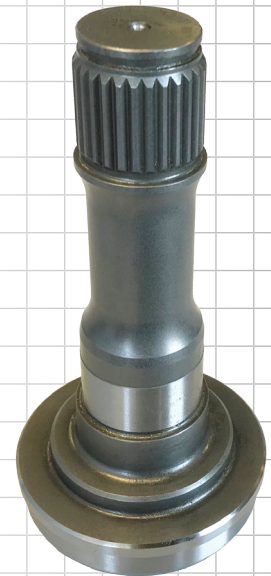

# hardy spicer

• HOSE • FITTINGS • DRIVESHAFTS

Certified AS/NZS ISO 9001:2015

Midship Stubs and Tube Adaptors to suit a variety of tube sizes  
Ideal for upgrade options.

Part Number	Suit Tube Ø	Application
679-R08	2.250"	Suit 94mm CVJ (CV-856)
679-R09	2.250"	Suit 100mm CVJ (CV-855A)
679-R10	2.500"	Suit 100mm CVJ (CV-855A)
679-R11	2.500"	Suit 108mm CVJ (CV-862)
679-R12	3.000"	Suit 100mm CVJ (CV-855A)
679-R13	2.500"	Suit 100mm CVJ (CV-861)
679-R14	3.000"	Suit 108mm CVJ (CV-862)

Midship stubs now available to suit  
2.500" and 3.000" diameter tube sizes

Part Number	Bearing Ø	Suit Tube Ø	Application
2R-56-5861	30mm	2.250"	Suit 100mm CVJ (CV-855A)
FD-56-2918	35mm	2.500"	Suit Falcon 108mm CVJ (CV-862)
2R-56-5861-25	30mm	2.500"	Suit 100mm CVJ (CV-855A)
FD-56-2918-30	35mm	3.000"	Suit Falcon 108mm CVJ (CV-862)