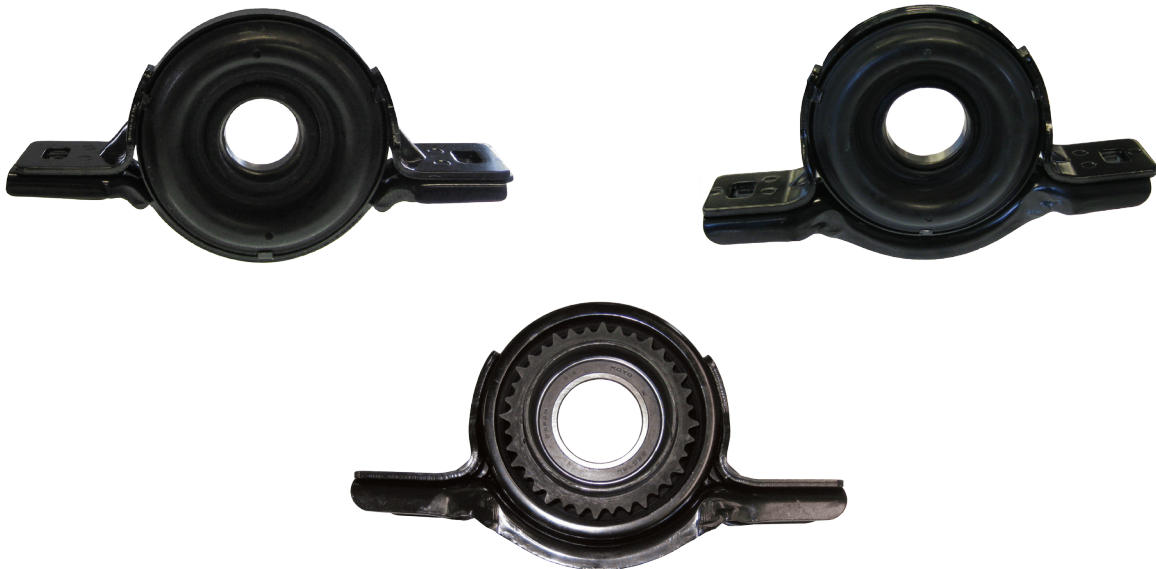

## FG Ford Centre Bearings

*Now available in stock*

Part Number	Description	Offset Centre Height
FD-30-5860	Ford FG 30mm Bearing 170mm Bolt Hole Centre	Approx. 25mm
FD-30-5865	Ford FG 35mm Bearing 170mm Bolt Hole Centre	Approx. 25mm
FD-30-5870	Ford FG 30mm Bearing 170mm Bolt Hole Centre	Approx. 11mm
FD-30-5875	Ford FG 35mm Bearing 170mm Bolt Hole Centre	Approx. 11mm

*New rubber design with star bumper inside.*

• HOSE • FITTINGS • DRIVESHAFTS