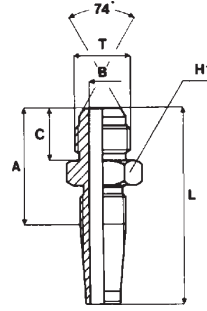

FIELD ATTACHABLE FITTINGS

FIELD ATTACHABLE JIC MALE

STANDARD HOSE ENDS

PART NUMBER	THREAD T	HOSE BORE		DIMENSIONS mm					
		inch	mm	L	B	A	C	H1	
FAJM-07-04	7/16 - 20	1/4	6	62	4	31	14	0.562"	
FAJM-08-04	1/2 - 20	1/4	6						
FAJM-09-04	9/16 - 18	1/4	6	64	4	33	14	0.687"	
FAJM-09-06	9/16 - 18	3/8	10	69	7	33	14	0.687"	
FAJM-12-06	3/4 - 16	3/8	10	73	7	37	17	0.875"	
FAJM-12-08	3/4 - 16	1/2	13	75	10	37	17	0.875"	
FAJM-14-08	7/8 - 14	1/2	13	79	10	41	19	1.000"	
FAJM-14-10	7/8 - 14	5/8	16						
FAJM-17-12	1-1/16 - 12	3/4	20	96	15	48	22	1.125"	
FAJM-21-16	1-5/16 - 12	1	25	109	21	56	23	1.375"	
FAJM-26-20#	1-5/8 - 12	1-1/4	32						
FAJM-30-24#	1-7/8 - 12	1-1/2	38