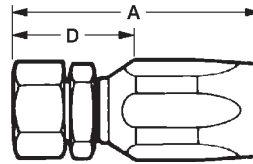

PART NUMBER	THREAD T	HOSE BORE		DIMENSIONS mm						
		inch	mm	L	B	A	C	H1	H2	
FAJF90-07-04	7/16 - 20	1/4	6							
FAJF90-09-04	9/16 - 18	1/4	6	49	7		30			
FAJF90-09-06	9/16 - 18	3/8	10	60	7		33			
FAJF90-12-06	3/4 - 16	3/8	10							
FAJF90-12-08	3/4 - 16	1/2	13	63	10		39			
FAJF90-14-08	7/8 - 14	1/2	13	69	12		41			
FAJF90-17-12	1-1/16-12	3/4	20	80	15		45			

FIELD ATTACHABLE LIFE SAVER

STANDARD HOSE ENDS

PART NUMBER	THREAD T	HOSE BORE		DIMENSIONS mm						
		inch	mm	L	H					
FALS-04-04	1/4	1/4	6	53	0.562"					
FALS-06-06	3/8	3/8	10	58	0.687"					
FALS-08-08	1/2	1/2	13	60	0.875"					
FALS-12-12	3/4	3/4	20	73	1.125"					
FALS-16-16	1	1	25	86	1.375"					
FALS-20-20#	1-1/4	1-1/4	32							

AVAILABLE ON INDENT BASIS

D:4-10

SAE 100R5 FIELD ATTACHABLE FITTINGS PLUS FERRULE

R5 BSPP FEMALE

PART No.	THREAD	HOSE BORE		DIMENSIONS mm	
		inch	mm	A	D
R5BF-04-04	1/4 - 19	3/16	4.80	52	29
R5BF-04-05	1/4 - 19	1/4	6.30	52	32.5
R5BF-06-06	3/8 - 19	5/16	7.90	59.4	30.5
R5BF-08-08	1/2 - 14	13/32	10.30	70.1	36.1
R5BF-10-10	5/8 - 14	1/2	12.70	75.4	35.6
R5BF-12-12	3/4 - 14	5/8	15.90	84.6	39.1
R5BF-16-16	1 - 11	7/8	22.00	780	37.6
R5BF-20-20#	1-1/4 - 11	1-1/8	28.60	81.5	37.6
R5BF-24-24#	1-1/2 - 11	1-3/8	34.90	87.1	39.6
R5BF-32-32#	2 - 11	1-13/16	46.10	101.1	39.1

R5 BSPT MALE

PART No.	THREAD	HOSE BORE		DIMENSIONS mm	
		inch	mm	A	D
R5BM-02-04	1/8 - 28	3/16	4.80	42.7	23.6
R5BM-04-04	1/4 - 19	3/16	4.80	47.5	28.4
R5BM-06-06	3/8 - 19	5/16	7.90	55.6	32.5
R5BM-08-08	1/2 - 14	13/32	10.30	69.6	39.8
R5BM-12-12	3/4 - 14	5/8	15.90	85.0	41.9
R5BM-16-16	1 - 11	7/8	22.00	77.0	44.4
R5BM-20-20#	1-1/4 - 11	1-1/8	28.60	81.0	46.5
R5BM-24-24#	1-1/2 - 11	1-3/8	34.90	83.6	46.5
R5BM-32-32#	2 - 11	1-13/16	46.10	100.6	52.6