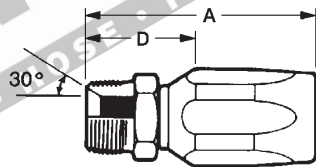

R5 JIC FEMALE 90°

PART No.	THREAD	HOSE BORE		DIMENSIONS mm	
		inch	mm	A	D
R5JF90-07-04	7/16 - 20	3/16	4.80	44.2	25.1
R5JF90-08-05	1/2 - 20	1/4	6.30	49.8	30.0
R5JF90-09-06	9/16 - 18	5/16	7.90	54.1	31.2
R5JF90-12-08	3/4 - 16	13/32	10.30	70.1	40.9
R5JF90-14-10	7/8 - 14	1/2	12.70	74.7	41.9
R5JF90-17-12	1-1/16 - 12	5/8	15.90	95.0	55.1
R5JF90-21-16	1-5/16 - 12	7/8	22.00	90.2	57.9
R5JF90-26-20#	1-5/8 - 12	1-1/8	28.60	102.1	67.3
R5JF90-30-24#	1-7/8 - 12	1-3/8	34.90		

www.hardyspicer.com.au

Document No:	HSHYDCAT
Issue:	5
Issue Date:	01/06/2009

AVAILABLE ON INDENT BASIS

SAE 100R5 FIELD ATTACHABLE FITTINGS PLUS FERRULE

R5 SAE FEMALE

PART No.	THREAD	HOSE BORE		DIMENSIONS mm	
		inch	mm	A	D
R5SF-10-06	5/8 - 18	5/16	7.90	59.9	37.1
R5SF-17-12	1-1/16 - 14	5/8	15.90	88.6	48.8

R5 NPT MALE

PART No.	THREAD	HOSE BORE		DIMENSIONS mm	
		inch	mm	A	D
R5NM-02-04	1/8 - 27	3/16	4.80	42.7	23.6
R5NM-04-04	1/4 - 18	3/16	4.80	47.5	28.4
R5NM-04-05	1/4 - 18	1/4	6.30	49.8	30.0
R5NM-04-06	1/4 - 18	5/16	7.90	54.1	31.2
R5NM-06-06	3/8 - 18	5/16	7.90	54.1	31.2
R5NM-06-08	3/8 - 18	13/32	10.30	63.0	33.8
R5NM-08-08	1/2 - 14	13/32	10.30	69.3	40.1
R5NM-12-12	3/4 - 14	5/8	15.90	82.3	42.4
R5NM-16-16	1 - 1-1/2	7/8	22.00	75.9	43.7