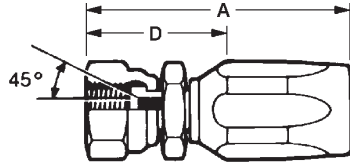

SAE 100R5 FIELD ATTACHABLE FITTINGS PLUS FERRULE

R5 SAE FEMALE

PART No.	THREAD	HOSE BORE		DIMENSIONS mm	
		inch	mm	A	D
R5SF-10-06	5/8 - 18	5/16	7.90	59.9	37.1
R5SF-17-12	1-1/16 - 14	5/8	15.90	88.6	48.8