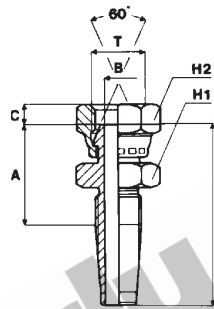

FIELD ATTACHABLE FERRULE FOR R 2T HOSE

NON SKIVE HOSE

PART NUMBER	HOSE BORE		DIMENSIONS mm		FOR INSERT TYPE
	inch	mm	L	H	
FAF-2T-04	1/4"	6	40	21	STANDARD
FAF-2T-06	3/8"	10	50	26	STANDARD
FAF-2T-08	1/2"	13	51	27	STANDARD
FAF-2T-10	5/8"	16	50	32	STANDARD
FAF-2T-12	3/4"	20	62	34	STANDARD
FAF-2T-16	1"	25	74	46	STANDARD
FAF-2T-20#	1-1/4"	32	85.5	55	STANDARD
FAF-2T-24#	1-1/2"	38	86	61	STANDARD
FAF-2T-32#	2"	50.8	94	75	STANDARD

www.hardyspicer.com.au

Document No:	HSYDCAT
Issue:	5
Issue Date:	01/06/2009

AVAILABLE ON INDENT BASIS

FIELD ATTACHABLE FITTINGS

FIELD ATTACHABLE BSP MALE

STANDARD HOSE ENDS

PART NUMBER	THREAD T	HOSE BORE		DIMENSIONS mm				
		inch	mm	L	B	A	C	H1
FABM-02-04	1/8 - 28	1/4	6					
FABM-04-04	1/4 - 19	1/4	6	65	4	34	16	0.562"
FABM-04-06	1/4 - 19	3/8	10					
FABM-06-04	3/8 - 19	1/4	6					
FABM-06-06	3/8 - 19	3/8	10	72	7	36	17	0.687"
FABM-08-06	1/2 - 14	3/8	10	78	7	42	22	0.875"
FABM-08-08	1/2 - 14	1/2	13	80	10	42	22	0.875"
FABM-12-12	3/4 - 14	3/4	20	96	15	48	22	1.125"
FABM-16-16	1 - 11	1	25	114	21	61	28	1.375"
FABM-20-20#	1-1/4 - 11	1-1/4	32					
FABM-24-24#	1-1/2 - 11	1-1/2	38					

FIELD ATTACHABLE BSPP FEMALE

STANDARD HOSE ENDS

PART NUMBER	THREAD T	HOSE BORE		DIMENSIONS mm					
		inch	mm	L	B	A	C	H1	H2
FABF-04-04	1/4 - 19	1/4	6	58	4	27	4	0.562"	19
FABF-04-06	1/4 - 19	3/8	10						
FABF-06-04	3/8 - 19	1/4	6						
FABF-06-06	3/8 - 19	3/8	10	66	7	30	6	0.687"	22
FABF-08-06	1/2 - 14	3/8	10	69	7	33	6	0.875"	27
FABF-08-08	1/2 - 14	1/2	13	71	10	33	6	0.875"	27
FABF-12-12	3/4 - 14	3/4	20	86	15	38	8	1.125"	32
FABF-16-12	1 - 11	1	25						
FABF-16-16	1 - 11	1	25	100	21	47	10	1.375"	41
FABF-20-20#	1-1/4 - 11	1-1/4	32						
FABF-24-24#	1-1/2 - 11	1-1/2	38						