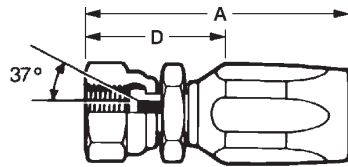

R5 BSPT MALE

PART No.	THREAD	HOSE BORE		DIMENSIONS mm	
		inch	mm	A	D
R5BM-02-04	1/8 - 28	3/16	4.80	42.7	23.6
R5BM-04-04	1/4 - 19	3/16	4.80	47.5	28.4
R5BM-06-06	3/8 - 19	5/16	7.90	55.6	32.5
R5BM-08-08	1/2 - 14	13/32	10.30	69.6	39.8
R5BM-12-12	3/4 - 14	5/8	15.90	85.0	41.9
R5BM-16-16	1 - 11	7/8	22.00	77.0	44.4
R5BM-20-20#	1-1/4 - 11	1-1/8	28.60	81.0	46.5
R5BM-24-24#	1-1/2 - 11	1-3/8	34.90	83.6	46.5
R5BM-32-32#	2 - 11	1-13/16	46.10	100.6	52.6

R5 BSPP FEMALE 45°

PART No.	THREAD	HOSE BORE		DIMENSIONS mm	
		inch	mm	A	D
R5BF45-04-04	1/4 - 19	3/16	4.80	49.3	30.5
R5BF45-06-06	3/8 - 19	5/16	7.90	64.0	41.1
R5BF45-08-08	1/2 - 14	13/22	10.30	77.7	48.5
R5BF45-10-10	5/8 - 14	1/2	12.70	84.3	51.6
R5BF45-12-12	3/4 - 14	5/8	15.90	98.3	58.4
R5BF45-16-16	1 - 11	7/8	22.00	93.7	61.5
R5BF45-20-20#	1-1/4 - 11	1-1/8	28.60	106.7	72.1
R5BF45-24-24#	1-1/2 - 11	1-3/8	34.90	112.5	75.4

www.hardyspicer.com.au

Document No:	HSYDCAT
Issue:	5
Issue Date:	01/06/2009

AVAILABLE ON INDENT BASIS

SAE 100R5 FIELD ATTACHABLE FITTINGS PLUS FERRULE

R5 BSPP FEMALE 90°

PART No.	THREAD	HOSE BORE		DIMENSIONS mm	
		inch	mm	A	D
R5BF90-04-04	1/4 - 19	3/16	4.80	44.2	25.1
R5BF90-06-06	3/8 - 19	5/16	7.90	60.4	37.6
R5BF90-08-08	1/2 - 14	13/32	10.30	74.1	45.0
R5BF90-10-10	5/8 - 14	1/2	12.70	81.0	48.3
R5BF90-12-12	3/4 - 14	5/8	15.90	95.0	55.1
R5BF90-16-16	1 - 11	7/8	22.00	90.2	57.9
R5BF90-20-20#	1-1/4 - 11	1-1/8	28.60	105.1	70.6
R5BF90-24-24#	1-1/2 - 11	1-3/8	34.90	112.3	75.2