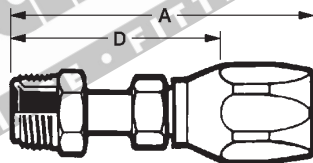

R5 JIC FEMALE 90°

PART No.	THREAD	HOSE BORE		DIMENSIONS mm	
		inch	mm	A	D
R5JF90-07-04	7/16 - 20	3/16	4.80	44.2	25.1
R5JF90-08-05	1/2 - 20	1/4	6.30	49.8	30.0
R5JF90-09-06	9/16 - 18	5/16	7.90	54.1	31.2
R5JF90-12-08	3/4 - 16	13/32	10.30	70.1	40.9
R5JF90-14-10	7/8 - 14	1/2	12.70	74.7	41.9
R5JF90-17-12	1-1/16 - 12	5/8	15.90	95.0	55.1
R5JF90-21-16	1-5/16 - 12	7/8	22.00	90.2	57.9
R5JF90-26-20#	1-5/8 - 12	1-1/8	28.60	102.1	67.3
R5JF90-30-24#	1-7/8 - 12	1-3/8	34.90		

www.hardyspicer.com.au

Document No:	HSHYDCAT
Issue:	5
Issue Date:	01/06/2009

AVAILABLE ON INDENT BASIS

SAE 100R5 FIELD ATTACHABLE FITTINGS PLUS FERRULE

R5 SAE FEMALE

PART No.	THREAD	HOSE BORE		DIMENSIONS mm	
		inch	mm	A	D
R5SF-10-06	5/8 - 18	5/16	7.90	59.9	37.1
R5SF-17-12	1-1/16 - 14	5/8	15.90	88.6	48.8

R5 NPT MALE

PART No.	THREAD	HOSE BORE		DIMENSIONS mm	
		inch	mm	A	D
R5NM-02-04	1/8 - 27	3/16	4.80	42.7	23.6
R5NM-04-04	1/4 - 18	3/16	4.80	47.5	28.4
R5NM-04-05	1/4 - 18	1/4	6.30	49.8	30.0
R5NM-04-06	1/4 - 18	5/16	7.90	54.1	31.2
R5NM-06-06	3/8 - 18	5/16	7.90	54.1	31.2
R5NM-06-08	3/8 - 18	13/32	10.30	63.0	33.8
R5NM-08-08	1/2 - 14	13/32	10.30	69.3	40.1
R5NM-12-12	3/4 - 14	5/8	15.90	82.3	42.4
R5NM-16-16	1 - 1-1/2	7/8	22.00	75.9	43.7