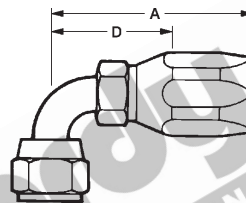

R5 JIC FEMALE

PART No.	THREAD	HOSE BORE		DIMENSIONS mm	
		inch	mm	A	D
R5JF-07-04	7/16 - 20	3/16	4.80	50.0	31.2
R5JF-08-05	1/2 - 20	1/4	6.30	53.8	34.3
R5JF-09-06	9/16 - 18	5/16	7.90	59.2	36.3
R5JF-12-06	3/4 - 16	5/16	7.90	61.5	36.3
R5JF-09-08	9/16 - 18	13/32	10.30	68.1	38.9
R5JF-12-08	3/4 - 16	13/32	10.30	70.6	41.1
R5JF-14-08	7/8 - 14	13/32	10.30	74.9	45.7
R5JF-14-10	7/8 - 14	1/2	12.70	78.7	46.0
R5JF-17-12	1-1/16 - 12	5/8	15.90	88.6	48.8
R5JF-21-16	1-5/16 - 12	7/8	22.00	71.6	39.4
R5JF-26-20#	1-5/8 - 12	1-1/8	28.60	76.2	41.7
R5JF-30-24#	1-7/8 - 12	1-3/8	34.90	83.3	46.5
R5JF-40-32#	2-1/2 - 12	1-13/16	46.10	98.5	51.6

Field Attachable Fittings

www.hardyspicer.com.au

Document No:	HSHYDCAT
Issue:	5
Issue Date:	01/06/2009

AVAILABLE ON INDENT BASIS

D:4-12

SAE 100R5 FIELD ATTACHABLE FITTINGS PLUS FERRULE

R5 JIC MALE

PART No.	THREAD	HOSE BORE		DIMENSIONS mm	
		inch	mm	A	D
R5JM-07-04	7/16 - 20	3/16	4.80	45.7	26.9
R5JM-08-05	1/2 - 20	1/4	6.30	50.0	30.0
R5JM-09-06	9/16 - 18	5/16	7.90	53.8	31.0
R5JM-12-08	3/4 - 16	13/32	10.30	65.3	36.1
R5JM-14-10	7/8 - 14	1/2	12.70	73.1	40.6
R5JM-17-12	1-1/16 - 12	5/8	15.90	85.0	45.2
R5JM-21-16	1-5/16 - 12	7/8	22.00	75.2	42.9
R5JM-26-20#	1-5/8 - 12	1-1/8	28.60	81.8	47.2

R5 JIC FEMALE 45°

PART No.	THREAD	HOSE BORE		DIMENSIONS mm	
		inch	mm	A	D
R5JF45-07-04	7/16 - 20	3/16	4.80	47.0	27.9
R5JF45-08-05	1/2 - 20	1/4	6.30	52.6	32.8
R5JF45-09-06	9/16 - 18	5/16	7.90	56.6	33.8
R5JF45-12-08	3/4 - 16	13/32	10.30	75.9	46.7
R5JF45-14-10	7/8 - 14	1/2	12.70	82.3	49.5
R5JF45-17-12	1-1/16 - 12	5/8	15.90	96.0	56.1
R5JF45-21-16	1-5/16 - 12	7/8	22.00	95.0	62.7
R5JF45-26-20#	1-5/8 - 12	1-1/8	28.60	101.6	67.3
R5JF45-30-24#	1-7/8 - 12	1-3/8	34.90		