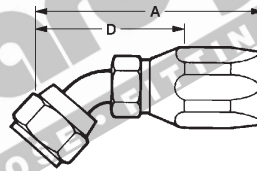

R5 JIC FEMALE

PART No.	THREAD	HOSE BORE		DIMENSIONS mm	
		inch	mm	A	D
R5JF-07-04	7/16 - 20	3/16	4.80	50.0	31.2
R5JF-08-05	1/2 - 20	1/4	6.30	53.8	34.3
R5JF-09-06	9/16 - 18	5/16	7.90	59.2	36.3
R5JF-12-06	3/4 - 16	5/16	7.90	61.5	36.3
R5JF-09-08	9/16 - 18	13/32	10.30	68.1	38.9
R5JF-12-08	3/4 - 16	13/32	10.30	70.6	41.1
R5JF-14-08	7/8 - 14	13/32	10.30	74.9	45.7
R5JF-14-10	7/8 - 14	1/2	12.70	78.7	46.0
R5JF-17-12	1-1/16 - 12	5/8	15.90	88.6	48.8
R5JF-21-16	1-5/16 - 12	7/8	22.00	71.6	39.4
R5JF-26-20#	1-5/8 - 12	1-1/8	28.60	76.2	41.7
R5JF-30-24#	1-7/8 - 12	1-3/8	34.90	83.3	46.5
R5JF-40-32#	2-1/2 - 12	1-13/16	46.10	98.5	51.6

Field Attachable Fittings

www.hardyspicer.com.au

Document No:	HSHYDCAT
Issue:	5
Issue Date:	01/06/2009

AVAILABLE ON INDENT BASIS

D:4-12

SAE 100R5 FIELD ATTACHABLE FITTINGS PLUS FERRULE

R5 JIC MALE

PART No.	THREAD	HOSE BORE		DIMENSIONS mm	
		inch	mm	A	D
R5JM-07-04	7/16 - 20	3/16	4.80	45.7	26.9
R5JM-08-05	1/2 - 20	1/4	6.30	50.0	30.0
R5JM-09-06	9/16 - 18	5/16	7.90	53.8	31.0
R5JM-12-08	3/4 - 16	13/32	10.30	65.3	36.1
R5JM-14-10	7/8 - 14	1/2	12.70	73.1	40.6
R5JM-17-12	1-1/16 - 12	5/8	15.90	85.0	45.2
R5JM-21-16	1-5/16 - 12	7/8	22.00	75.2	42.9
R5JM-26-20#	1-5/8 - 12	1-1/8	28.60	81.8	47.2

R5 JIC FEMALE 45°

PART No.	THREAD	HOSE BORE		DIMENSIONS mm	
		inch	mm	A	D
R5JF45-07-04	7/16 - 20	3/16	4.80	47.0	27.9
R5JF45-08-05	1/2 - 20	1/4	6.30	52.6	32.8
R5JF45-09-06	9/16 - 18	5/16	7.90	56.6	33.8
R5JF45-12-08	3/4 - 16	13/32	10.30	75.9	46.7
R5JF45-14-10	7/8 - 14	1/2	12.70	82.3	49.5
R5JF45-17-12	1-1/16 - 12	5/8	15.90	96.0	56.1
R5JF45-21-16	1-5/16 - 12	7/8	22.00	95.0	62.7
R5JF45-26-20#	1-5/8 - 12	1-1/8	28.60	101.6	67.3
R5JF45-30-24#	1-7/8 - 12	1-3/8	34.90		