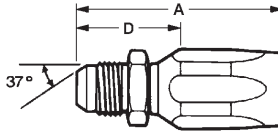

R5 JIC FEMALE

PART No.	THREAD	HOSE BORE		DIMENSIONS mm	
		inch	mm	A	D
R5JF-07-04	7/16 - 20	3/16	4.80	50.0	31.2
R5JF-08-05	1/2 - 20	1/4	6.30	53.8	34.3
R5JF-09-06	9/16 - 18	5/16	7.90	59.2	36.3
R5JF-12-06	3/4 - 16	5/16	7.90	61.5	36.3
R5JF-09-08	9/16 - 18	13/32	10.30	68.1	38.9
R5JF-12-08	3/4 - 16	13/32	10.30	70.6	41.1
R5JF-14-08	7/8 - 14	13/32	10.30	74.9	45.7
R5JF-14-10	7/8 - 14	1/2	12.70	78.7	46.0
R5JF-17-12	1-1/16 - 12	5/8	15.90	88.6	48.8
R5JF-21-16	1-5/16 - 12	7/8	22.00	71.6	39.4
R5JF-26-20#	1-5/8 - 12	1-1/8	28.60	76.2	41.7
R5JF-30-24#	1-7/8 - 12	1-3/8	34.90	83.3	46.5
R5JF-40-32#	2-1/2 - 12	1-13/16	46.10	98.5	51.6

Field Attachable Fittings

www.hardyspicer.com.au

Document No:	HSHYDCAT
Issue:	5
Issue Date:	01/06/2009

AVAILABLE ON INDENT BASIS

D:4-12

SAE 100R5 FIELD ATTACHABLE FITTINGS PLUS FERRULE

R5 JIC MALE

PART No.	THREAD	HOSE BORE		DIMENSIONS mm	
		inch	mm	A	D
R5JM-07-04	7/16 - 20	3/16	4.80	45.7	26.9
R5JM-08-05	1/2 - 20	1/4	6.30	50.0	30.0
R5JM-09-06	9/16 - 18	5/16	7.90	53.8	31.0
R5JM-12-08	3/4 - 16	13/32	10.30	65.3	36.1
R5JM-14-10	7/8 - 14	1/2	12.70	73.1	40.6
R5JM-17-12	1-1/16 - 12	5/8	15.90	85.0	45.2
R5JM-21-16	1-5/16 - 12	7/8	22.00	75.2	42.9
R5JM-26-20#	1-5/8 - 12	1-1/8	28.60	81.8	47.2

R5 JIC FEMALE 45°

PART No.	THREAD	HOSE BORE		DIMENSIONS mm	
		inch	mm	A	D
R5JF45-07-04	7/16 - 20	3/16	4.80	47.0	27.9
R5JF45-08-05	1/2 - 20	1/4	6.30	52.6	32.8
R5JF45-09-06	9/16 - 18	5/16	7.90	56.6	33.8
R5JF45-12-08	3/4 - 16	13/32	10.30	75.9	46.7
R5JF45-14-10	7/8 - 14	1/2	12.70	82.3	49.5
R5JF45-17-12	1-1/16 - 12	5/8	15.90	96.0	56.1
R5JF45-21-16	1-5/16 - 12	7/8	22.00	95.0	62.7
R5JF45-26-20#	1-5/8 - 12	1-1/8	28.60	101.6	67.3
R5JF45-30-24#	1-7/8 - 12	1-3/8	34.90		