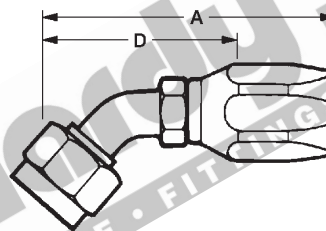

AVAILABLE ON INDENT BASIS

D:4-10

SAE 100R5 FIELD ATTACHABLE FITTINGS PLUS FERRULE

R5 BSPP FEMALE

PART No.	THREAD	HOSE BORE		DIMENSIONS mm	
		inch	mm	A	D
R5BF-04-04	1/4 - 19	3/16	4.80	52	29
R5BF-04-05	1/4 - 19	1/4	6.30	52	32.5
R5BF-06-06	3/8 - 19	5/16	7.90	59.4	30.5
R5BF-08-08	1/2 - 14	13/32	10.30	70.1	36.1
R5BF-10-10	5/8 - 14	1/2	12.70	75.4	35.6
R5BF-12-12	3/4 - 14	5/8	15.90	84.6	39.1
R5BF-16-16	1 - 11	7/8	22.00	780	37.6
R5BF-20-20#	1-1/4 - 11	1-1/8	28.60	81.5	37.6
R5BF-24-24#	1-1/2 - 11	1-3/8	34.90	87.1	39.6
R5BF-32-32#	2 - 11	1-13/16	46.10	101.1	39.1

R5 BSPT MALE

PART No.	THREAD	HOSE BORE		DIMENSIONS mm	
		inch	mm	A	D
R5BM-02-04	1/8 - 28	3/16	4.80	42.7	23.6
R5BM-04-04	1/4 - 19	3/16	4.80	47.5	28.4
R5BM-06-06	3/8 - 19	5/16	7.90	55.6	32.5
R5BM-08-08	1/2 - 14	13/32	10.30	69.6	39.8
R5BM-12-12	3/4 - 14	5/8	15.90	85.0	41.9
R5BM-16-16	1 - 11	7/8	22.00	77.0	44.4
R5BM-20-20#	1-1/4 - 11	1-1/8	28.60	81.0	46.5
R5BM-24-24#	1-1/2 - 11	1-3/8	34.90	83.6	46.5
R5BM-32-32#	2 - 11	1-13/16	46.10	100.6	52.6