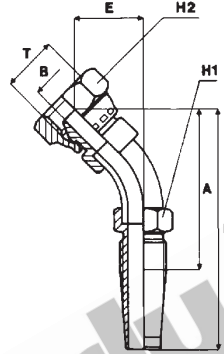

FIELD ATTACHABLE FITTINGS

FIELD ATTACHABLE BSPF FEMALE 45°

STANDARD HOSE ENDS

PART NUMBER	THREAD T	HOSE BORE		DIMENSIONS mm					
		inch	mm	L	B	A	C	H1	H2
FABF45-04-04	1/4 - 19	1/4	6	71	4	40	13	0.562"	19
FABF45-06-06	3/8 - 19	3/8	10	81	7	45	16	0.687"	22
FABF45-08-06	1/2 - 14	3/8	10	90	7	50	18	0.687"	27
FABF45-08-08	1/2 - 14	1/2	13	86	10	50	18	0.875"	27
FABF45-12-12	3/4 - 14	3/4	20	106	15	58	21	1.125"	32
FABF45-16-16	1 - 11	1	25	127	21	74	24	1.375"	36
FABF45-20-20#	1-1/4 - 11	1-1/4	32						
FABF45-24-24#	1-1/2 - 11	1-1/2	38