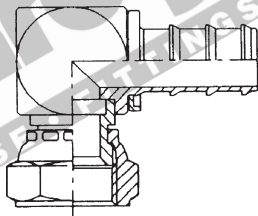

PUSH-ON COUPLINGS JIC FEMALE 90°

PART NUMBER	THREAD (in)	HOSE BORE	
		inch	mm
POJF90-07-04	7/16-20	1/4	6.3
POJF90-09-06	9/16-18	3/8	9.5
POJF90-12-08	3/4-16	1/2	12.7
POJF90-17-12	1-1/16 - 12	3/4	19.0

www.hardyspicer.com.au

Document No:	HSHYDCAT
Issue:	5
Issue Date:	01/06/2009

Push On Fittings