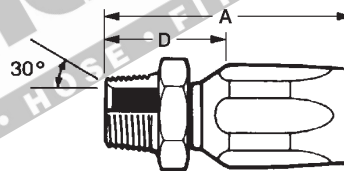

AVAILABLE ON INDENT BASIS

D:4-10

SAE 100R5 FIELD ATTACHABLE FITTINGS PLUS FERRULE

R5 BSPP FEMALE

PART No.	THREAD	HOSE BORE		DIMENSIONS mm	
		inch	mm	A	D
R5BF-04-04	1/4 - 19	3/16	4.80	52	29
R5BF-04-05	1/4 - 19	1/4	6.30	52	32.5
R5BF-06-06	3/8 - 19	5/16	7.90	59.4	30.5
R5BF-08-08	1/2 - 14	13/32	10.30	70.1	36.1
R5BF-10-10	5/8 - 14	1/2	12.70	75.4	35.6
R5BF-12-12	3/4 - 14	5/8	15.90	84.6	39.1
R5BF-16-16	1 - 11	7/8	22.00	780	37.6
R5BF-20-20#	1-1/4 - 11	1-1/8	28.60	81.5	37.6
R5BF-24-24#	1-1/2 - 11	1-3/8	34.90	87.1	39.6
R5BF-32-32#	2 - 11	1-13/16	46.10	101.1	39.1

R5 BSPT MALE

PART No.	THREAD	HOSE BORE		DIMENSIONS mm	
		inch	mm	A	D
R5BM-02-04	1/8 - 28	3/16	4.80	42.7	23.6
R5BM-04-04	1/4 - 19	3/16	4.80	47.5	28.4
R5BM-06-06	3/8 - 19	5/16	7.90	55.6	32.5
R5BM-08-08	1/2 - 14	13/32	10.30	69.6	39.8
R5BM-12-12	3/4 - 14	5/8	15.90	85.0	41.9
R5BM-16-16	1 - 11	7/8	22.00	77.0	44.4
R5BM-20-20#	1-1/4 - 11	1-1/8	28.60	81.0	46.5
R5BM-24-24#	1-1/2 - 11	1-3/8	34.90	83.6	46.5
R5BM-32-32#	2 - 11	1-13/16	46.10	100.6	52.6