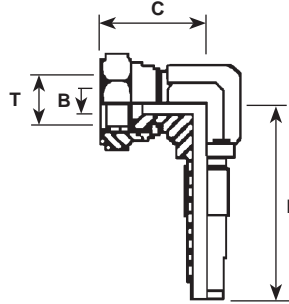

FIELD ATTACHABLE JIC FEMALE 90° SWEEP

STANDARD HOSE ENDS

PART NUMBER	THREAD T	HOSE BORE		DIMENSIONS mm					
		inch	mm	L	B	A	C	H1	H2
FAJF90S-07-04	7/16 - 20	1/4	6	63	4	32	28	0.562"	0.625"
FAJF90S-09-04	9/16 - 18	1/4	6	68	4	37	34	0.625"	0.687"
FAJF90S-09-06	9/16 - 18	3/8	10	74	7	38	34	0.687"	0.687"
FAJF90S-12-06	3/4 - 16	3/8	10	79	10	43	41	0.687"	0.938"
FAJF90S-12-08	3/4 - 16	1/2	13	81	10	43	41	0.875"	0.938"
FAJF90S-14-08	7/8 - 14	1/2	13	86	10	48	46	0.875"	1.062"
FAJF90S-14-10	7/8 - 14	5/8	16						
FAJF90S-17-12	1-1/16-12	3/4	20	102	15	54	47	1.125"	1.250"
FAJF90S-21-16	1-5/16-12	1	25	125	21	72	57	1.375"	1.500"
FAJF90S-26-20#	1-5/8-12	1-1/4	32						

Field Attachable Fittings

www.hardyspicer.com.au

Document No:	HSHYDCAT
Issue:	5
Issue Date:	01/06/2009

AVAILABLE ON INDENT BASIS

D:4-8

FIELD ATTACHABLE FITTINGS

FIELD ATTACHABLE JIC FEMALE 90° COMPACT

STANDARD HOSE ENDS

PART NUMBER	THREAD T	HOSE BORE		DIMENSIONS mm						
		inch	mm	L	B	A	C	H1	H2	
FAJF90-07-04	7/16 - 20	1/4	6							
FAJF90-09-04	9/16 - 18	1/4	6	49	7		30			
FAJF90-09-06	9/16 - 18	3/8	10	60	7		33			
FAJF90-12-06	3/4 - 16	3/8	10							
FAJF90-12-08	3/4 - 16	1/2	13	63	10		39			
FAJF90-14-08	7/8 - 14	1/2	13	69	12		41			
FAJF90-17-12	1-1/16-12	3/4	20	80	15		45			