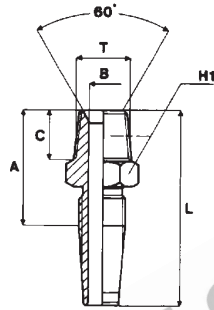

FIELD ATTACHABLE FERRULE FOR R 2A HOSE

SKIVE HOSE

PART NUMBER	HOSE BORE		SKIVE LENGTH mm +0.5	DIMENSIONS mm		FOR INSERT TYPE
	inch	mm		L	H	
FAF-2A-04	1/4"	6	28	44	19	STANDARD
FAF-2A-06	3/8"	10	34	50	24	STANDARD
FAF-2A-08	1/2"	13	40	51	27	STANDARD
FAF-2A-10	5/8"	16				STANDARD
FAF-2A-12	3/4"	20	44	62	35	STANDARD
FAF-2A-16	1"	25	48	74	46	STANDARD
FAF-2A-20#	1-1/4"	32		85.5	55	STANDARD
FAF-2A-24#	1-1/2"	38		86	61	STANDARD
FAF-2A-32#	2"	50		94	75	STANDARD

FIELD ATTACHABLE FERRULE FOR R 2T HOSE

NON SKIVE HOSE

PART NUMBER	HOSE BORE		DIMENSIONS mm		FOR INSERT TYPE
	inch	mm	L	H	
FAF-2T-04	1/4"	6	40	21	STANDARD
FAF-2T-06	3/8"	10	50	26	STANDARD
FAF-2T-08	1/2"	13	51	27	STANDARD
FAF-2T-10	5/8"	16	50	32	STANDARD
FAF-2T-12	3/4"	20	62	34	STANDARD
FAF-2T-16	1"	25	74	46	STANDARD
FAF-2T-20#	1-1/4"	32	85.5	55	STANDARD
FAF-2T-24#	1-1/2"	38	86	61	STANDARD
FAF-2T-32#	2"	50.8	94	75	STANDARD

www.hardyspicer.com.au

Document No:	HSYDCAT
Issue:	5
Issue Date:	01/06/2009

AVAILABLE ON INDENT BASIS

FIELD ATTACHABLE FITTINGS

FIELD ATTACHABLE BSP MALE

STANDARD HOSE ENDS

PART NUMBER	THREAD T	HOSE BORE		DIMENSIONS mm				
		inch	mm	L	B	A	C	H1
FABM-02-04	1/8 - 28	1/4	6					
FABM-04-04	1/4 - 19	1/4	6	65	4	34	16	0.562"
FABM-04-06	1/4 - 19	3/8	10					
FABM-06-04	3/8 - 19	1/4	6					
FABM-06-06	3/8 - 19	3/8	10	72	7	36	17	0.687"
FABM-08-06	1/2 - 14	3/8	10	78	7	42	22	0.875"
FABM-08-08	1/2 - 14	1/2	13	80	10	42	22	0.875"
FABM-12-12	3/4 - 14	3/4	20	96	15	48	22	1.125"
FABM-16-16	1 - 11	1	25	114	21	61	28	1.375"
FABM-20-20#	1-1/4 - 11	1-1/4	32					
FABM-24-24#	1-1/2 - 11	1-1/2	38					