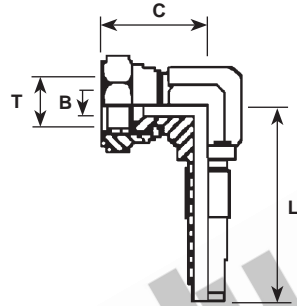

PART NUMBER	THREAD T	HOSE BORE		DIMENSIONS mm					
		inch	mm	L	B	A	C	H1	H2
FABF45-04-04	1/4 - 19	1/4	6	71	4	40	13	0.562"	19
FABF45-06-06	3/8 - 19	3/8	10	81	7	45	16	0.687"	22
FABF45-08-06	1/2 - 14	3/8	10	90	7	50	18	0.687"	27
FABF45-08-08	1/2 - 14	1/2	13	86	10	50	18	0.875"	27
FABF45-12-12	3/4 - 14	3/4	20	106	15	58	21	1.125"	32
FABF45-16-16	1 - 11	1	25	127	21	74	24	1.375"	36
FABF45-20-20#	1-1/4 - 11	1-1/4	32						
FABF45-24-24#	1-1/2 - 11	1-1/2	38						

FIELD ATTACHABLE BSPF FEMALE 90° SWEPT

STANDARD HOSE ENDS

PART NUMBER	THREAD T	HOSE BORE		DIMENSIONS mm					
		inch	mm	L	B	A	C	H1	H2
FABF90S-04-04	1/4 - 19	1/4	6	63	4	32	24	0.562"	19
FABF90S-06-06	3/8 - 19	3/8	10	74	7	38	30	0.687"	22
FABF90S-08-06	1/2 - 14	3/8	10	79	7	43	37	0.687"	27
FABF90S-08-08	1/2 - 14	1/2	13	81	10	43	37	0.875"	27
FABF90S-12-12	3/4 - 14	3/4	20	102	15	54	46	1.125"	32
FABF90S-16-16	1 - 11	1	25	125	21	72	57	1.375"	41
FABF90S-20-20#	1-1/4 - 11	1-1/4	32						
FABF90S-24-24#	1-1/2 - 11	1-1/2	38						

www.hardyspicer.com.au

Document No:	HSHYDCAT
Issue:	5
Issue Date:	01/06/2009

AVAILABLE ON INDENT BASIS

FIELD ATTACHABLE FITTINGS

**FIELD ATTACHABLE BSPP FEMALE 90° COMPACT
STANDARD HOSE ENDS**

PART NUMBER	THREAD T	HOSE BORE		DIMENSIONS mm					
		inch	mm	L	B	A	C	H1	H2
FABF90-04-04	1/4 - 19	1/4	6	49	4		28		
FABF90-06-06	3/8 - 19	3/8	10	60	7		34		
FABF90-08-06	1/2 - 14	3/8	10	73	10		35		
FABF90-08-08	1/2 - 14	1/2	13	61	10		36		
FABF90-12-12	3/4 - 14	3/4	20	85	15		45		
FABF90-16-16	1 - 11	1	25	98	19		54		