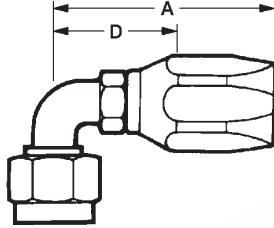

R5 BSPT MALE

PART No.	THREAD	HOSE BORE		DIMENSIONS mm	
		inch	mm	A	D
R5BM-02-04	1/8 - 28	3/16	4.80	42.7	23.6
R5BM-04-04	1/4 - 19	3/16	4.80	47.5	28.4
R5BM-06-06	3/8 - 19	5/16	7.90	55.6	32.5
R5BM-08-08	1/2 - 14	13/32	10.30	69.6	39.8
R5BM-12-12	3/4 - 14	5/8	15.90	85.0	41.9
R5BM-16-16	1 - 11	7/8	22.00	77.0	44.4
R5BM-20-20#	1-1/4 - 11	1-1/8	28.60	81.0	46.5
R5BM-24-24#	1-1/2 - 11	1-3/8	34.90	83.6	46.5
R5BM-32-32#	2 - 11	1-13/16	46.10	100.6	52.6

R5 BSPP FEMALE 45°

PART No.	THREAD	HOSE BORE		DIMENSIONS mm	
		inch	mm	A	D
R5BF45-04-04	1/4 - 19	3/16	4.80	49.3	30.5
R5BF45-06-06	3/8 - 19	5/16	7.90	64.0	41.1
R5BF45-08-08	1/2 - 14	13/22	10.30	77.7	48.5
R5BF45-10-10	5/8 - 14	1/2	12.70	84.3	51.6
R5BF45-12-12	3/4 - 14	5/8	15.90	98.3	58.4
R5BF45-16-16	1 - 11	7/8	22.00	93.7	61.5
R5BF45-20-20#	1-1/4 - 11	1-1/8	28.60	106.7	72.1
R5BF45-24-24#	1-1/2 - 11	1-3/8	34.90	112.5	75.4

www.hardyspicer.com.au

Document No:	HSYDCAT
Issue:	5
Issue Date:	01/06/2009

AVAILABLE ON INDENT BASIS

SAE 100R5 FIELD ATTACHABLE FITTINGS PLUS FERRULE

R5 BSPP FEMALE 90°

PART No.	THREAD	HOSE BORE		DIMENSIONS mm	
		inch	mm	A	D
R5BF90-04-04	1/4 - 19	3/16	4.80	44.2	25.1
R5BF90-06-06	3/8 - 19	5/16	7.90	60.4	37.6
R5BF90-08-08	1/2 - 14	13/32	10.30	74.1	45.0
R5BF90-10-10	5/8 - 14	1/2	12.70	81.0	48.3
R5BF90-12-12	3/4 - 14	5/8	15.90	95.0	55.1
R5BF90-16-16	1 - 11	7/8	22.00	90.2	57.9
R5BF90-20-20#	1-1/4 - 11	1-1/8	28.60	105.1	70.6
R5BF90-24-24#	1-1/2 - 11	1-3/8	34.90	112.3	75.2